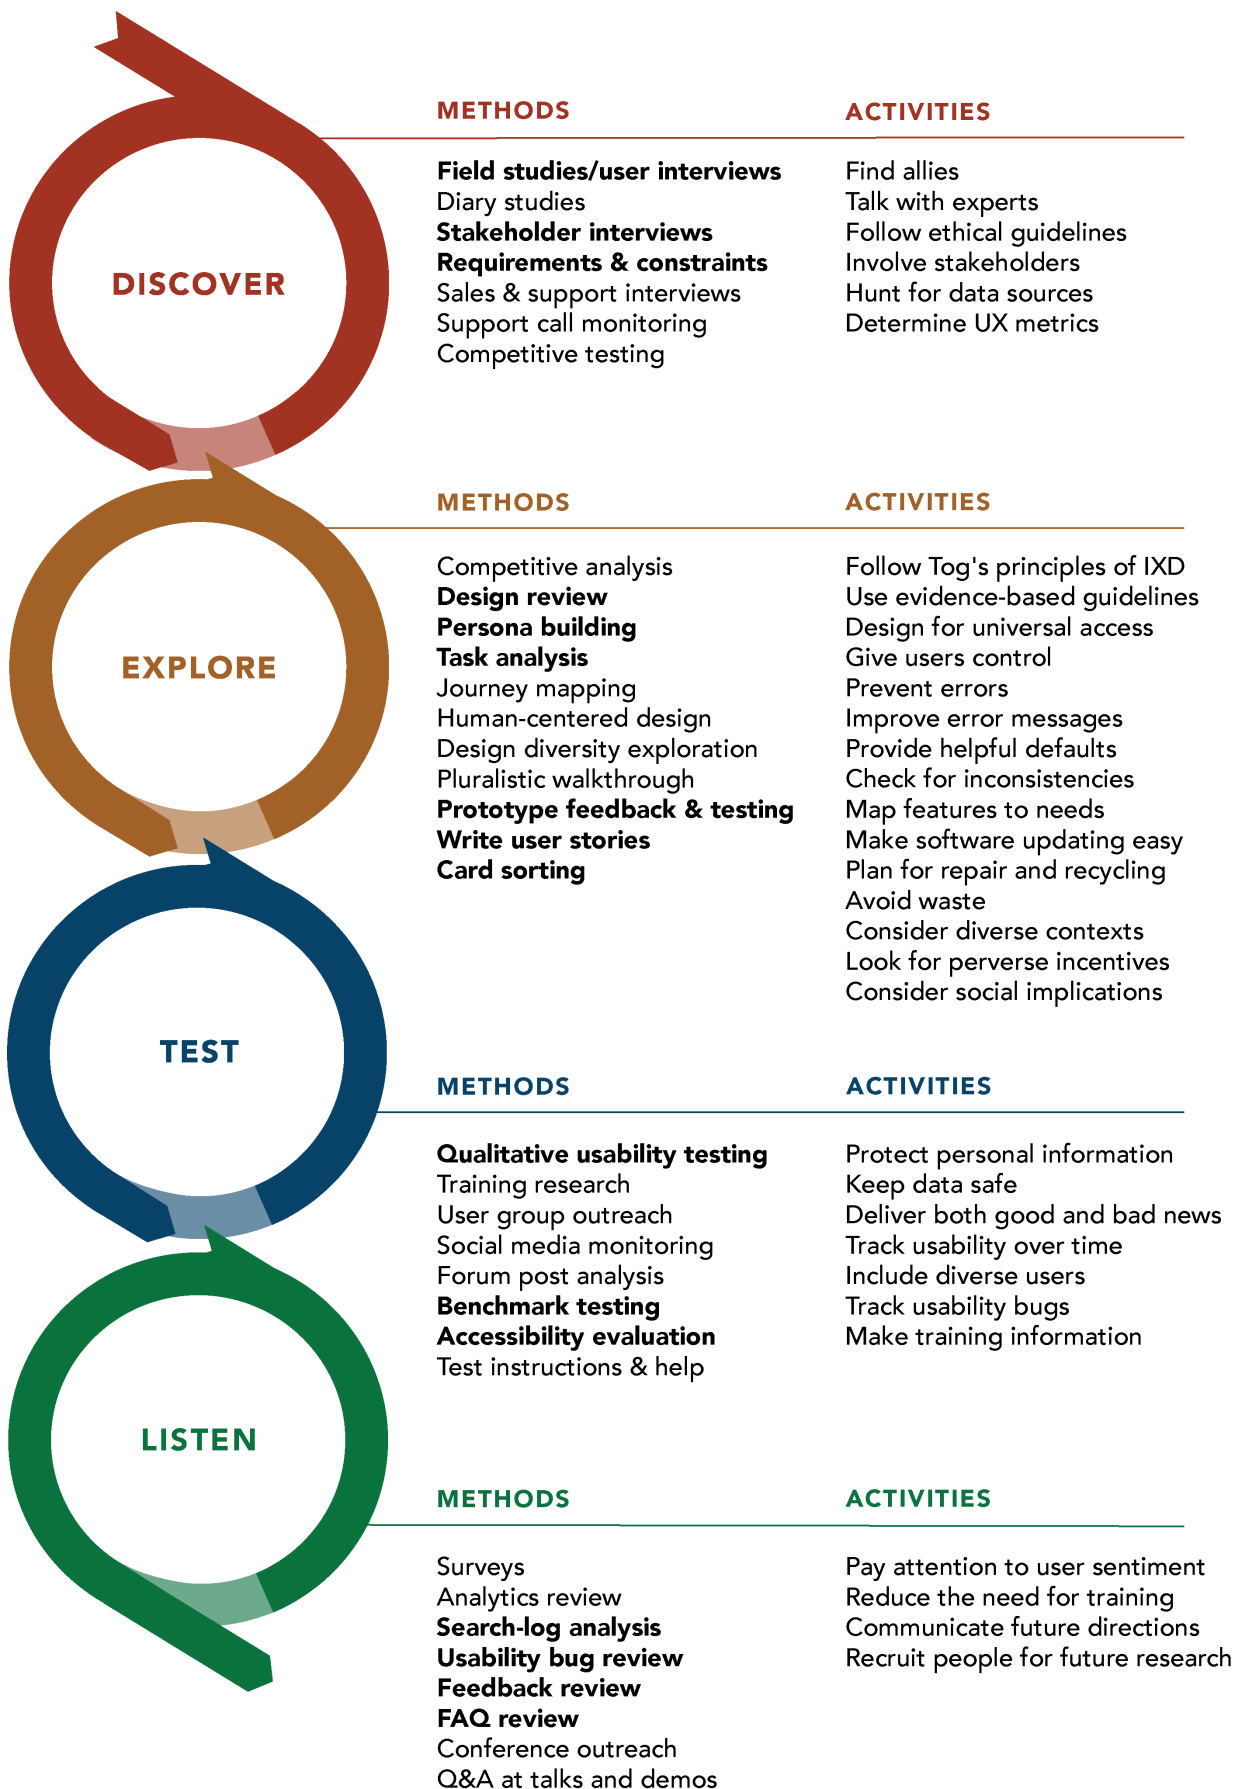

UX ACTIVITIES IN THE PRODUCT & SERVICE DESIGN CYCLE

Bold methods are some of the most commonly used.